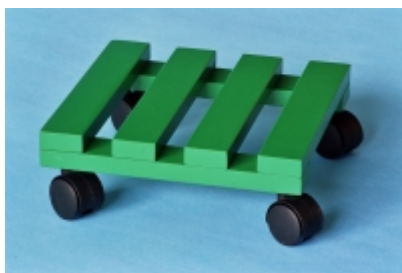

PLANT ROLLER, 250x250mm, SLAT, PAINT

Article code	(5906210) 005 345
Material	coniferous wood
Available colour	red, yellow, green, blue
Dimension of slat	42x18mm
Outside dimensions	250x250mm
Weight of 1 pcs	0,70 kg
Dimensions of coli	600x380x550mm
Quantity in coli	40
No. of coli on pallet	9
No. of pallets on truck	33
Total quantity on truck	11880
Weight of pallet	282 kg
Dimension of pallet	1200x800x1700mm